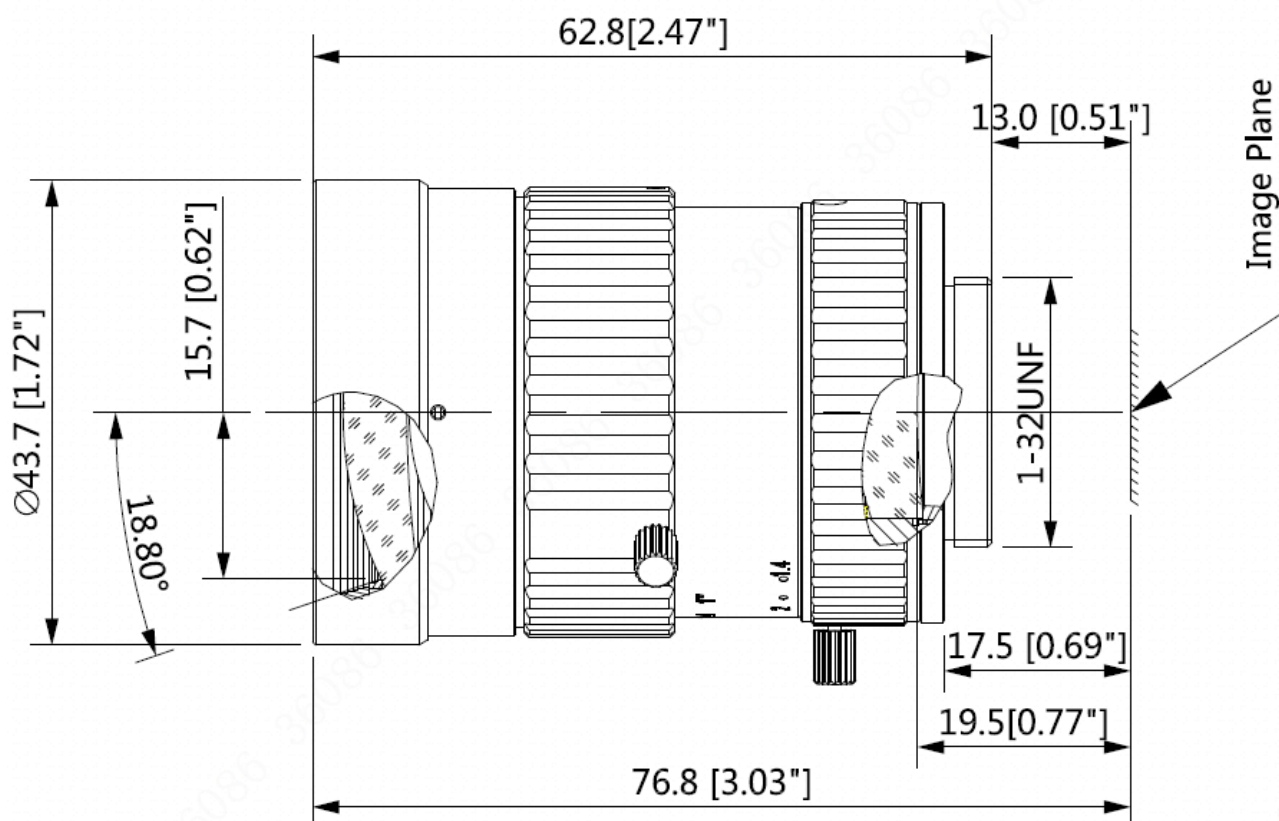

# DH-PFL25-K10M

10 MP 1" 25mm Fixed Lens

## Technical Specifications

<b>Model</b>		<b>DH-PFL25-K10M</b>
<b>Parameter</b>		
Image format		1"
Focal length		25mm
Lens pixel		10MP
Aperture		F1.4
Mount		C
Field Angle (D*H*V)	1"	36.7°x32.5°x17.2°
	1/1.1"	31.2°x26.9°x15.9°
Lens Control		Manual
IR Correction		No
M.O.D.		1m(3.28ft)
Dimension		φ43.7x62.8mm(φ1.72"x2.47")
Weight		0.188kg(0.41lb)
Operating temperature		-30°C ~ +70°C (-22°F ~ 158°F)
Humidity		<90% RH

## Dimensions(mm/inch)

## Package Information

- 10 MP 1" 25mm Fixed Lens DH-PFL25-K10M \*1