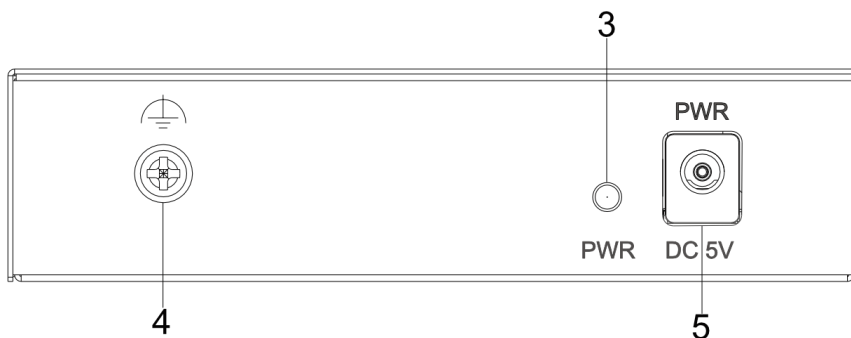

## ▪ Specification

General	
Shell	Metal material, fan-free design
Net Weight	0.2 kg (0.441 lb)
Gross Weight	0.35 kg (0.77 lb)
Dimensions (W × H × D)	142.4 mm × 25.6 mm × 53.1 mm (5.606" × 1.007" × 2.09")
Operating Temperature	0 °C to 40 °C (32 °F to 104 °F)
Storage Temperature	-40 °C to 85 °C (-40 °F to 185 °F)
Operating Humidity	5% to 95% (no condensation)
Relative Humidity	5% to 95% (no condensation)
Power Supply	5 V DC, 1 A
Max. Power Consumption	5 W
Power Consumption in Idle	< 5 W
Surge Protection	2 kV
Network Parameters	
Ports	8 × 10/100 Mbps RJ45 port
MAC Address Table	2 K
Switching Capacity	1.6 Gbps
Packet Forwarding Rate	1.19 Mpps
Internal Cache	0.768 Mbits
Approval	
EMC	FCC (47 CFR Part 15, Subpart B),CE-EMC (EN 55032: 2015+A11: 2020, EN IEC 61000-3-2: 2019, EN 61000-3-3: 2013+A1: 2019, EN 50130-4: 2011+A1: 2014, EN 55035: 2017+A11: 2020),IC (ICES-003: Issue 7:2020)
Safety	UL (UL 60950-1),CB (AMD1:2009, AMD2:2013, IEC 62368-1: 2014 (Second Edition), CE-LVD (EN 62368-1: 2014+A11: 2017)
Chemistry	CE-RoHS (2011/65/EU),WEEE (2012/19/EU),Reach (Regulation (EC) No.1907/2006)

## ▪ Typical Application

▪ **Physical Interface**

Front Panel

Rear Panel

No.	Indicator/Port
1	LINK/ACT Indicator
2	10/100 Mbps RJ45 Port
3	PWR Indicator
4	Grounding Terminal
5	Power Supply

▪ **Dimension (Unit: mm)**