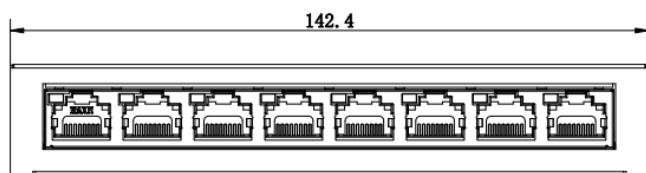

## ▪ Specification

General	
Shell	Metal material, fan-free design
Net Weight	0.2 kg (0.441 lb)
Gross Weight	0.35 kg (0.77 lb)
Dimensions (W × H × D)	142.4 mm × 25.6 mm × 53.1 mm (5.606" × 1.007" × 2.09")
Operating Temperature	0 °C to 40 °C (32 °F to 104 °F)
Storage Temperature	-40 °C to 85 °C (-40 °F to 185 °F)
Operating Humidity	5% to 95% (no condensation)
Relative Humidity	5% to 95% (no condensation)
Power Supply	5 V DC, 1 A
Max. Power Consumption	5 W
Power Consumption in Idle	< 5 W
Surge Protection	2 kV
Network Parameters	
Ports	8 × 10/100 Mbps RJ45 port
MAC Address Table	2 K
Switching Capacity	1.6 Gbps
Packet Forwarding Rate	1.19 Mpps
Internal Cache	0.768 Mbits
Approval	
EMC	FCC (47 CFR Part 15, Subpart B),CE-EMC (EN 55032: 2015+A11: 2020, EN IEC 61000-3-2: 2019, EN 61000-3-3: 2013+A1: 2019, EN 50130-4: 2011+A1: 2014, EN 55035: 2017+A11: 2020),IC (ICES-003: Issue 7:2020)
Safety	UL (UL 60950-1),CB (AMD1:2009, AMD2:2013, IEC 62368-1: 2014 (Second Edition), CE-LVD (EN 62368-1: 2014+A11: 2017)
Chemistry	CE-RoHS (2011/65/EU),WEEE (2012/19/EU),Reach (Regulation (EC) No.1907/2006)

## ▪ Typical Application

▪ **Physical Interface**

Front Panel

Rear Panel

No.	Indicator/Port
1	LINK/ACT Indicator
2	10/100 Mbps RJ45 Port
3	PWR Indicator
4	Grounding Terminal
5	Power Supply

▪ **Dimension (Unit: mm)**