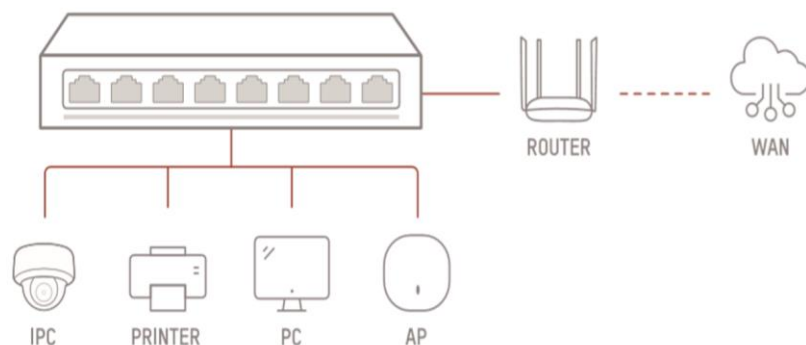

## DS-3E0108-O 8-Port Fast Ethernet Switch

DS-3E0108-O provides eight 10/100 Mbps Ethernet ports which support line speed forwarding. With simple and mini exquisite body, the switch is plug and play and easy to use, suitable for home, school, dormitory, office, small monitoring and other simple network environments.

- 8 × 10/100 Mbps RJ45 Port
- Easy Plug-and-Play Installation
- Desk- and Wall-Mounting
- Rugged Metal Case, Exquisite and Beautiful Design

## ▪ Specification

General	
Shell	Metal material, fan-free design
Net Weight	0.2 kg (0.441 lb)
Gross Weight	0.35 kg (0.77 lb)
Dimensions (W × H × D)	142.4 mm × 25.6 mm × 53.1 mm (5.606" × 1.007" × 2.09")
Operating Temperature	0 °C to 40 °C (32 °F to 104 °F)
Storage Temperature	-40 °C to 85 °C (-40 °F to 185 °F)
Operating Humidity	5% to 95% (no condensation)
Relative Humidity	5% to 95% (no condensation)
Power Supply	5 V DC, 1 A
Max. Power Consumption	5 W
Power Consumption in Idle	< 5 W
Surge Protection	2 kV
Network Parameters	
Ports	8 × 10/100 Mbps RJ45 port
MAC Address Table	2 K
Switching Capacity	1.6 Gbps
Packet Forwarding Rate	1.19 Mpps
Internal Cache	0.768 Mbits
Approval	
EMC	FCC (47 CFR Part 15, Subpart B),CE-EMC (EN 55032: 2015+A11: 2020, EN IEC 61000-3-2: 2019, EN 61000-3-3: 2013+A1: 2019, EN 50130-4: 2011+A1: 2014, EN 55035: 2017+A11: 2020),IC (ICES-003: Issue 7:2020)
Safety	UL (UL 60950-1),CB (AMD1:2009, AMD2:2013, IEC 62368-1: 2014 (Second Edition), CE-LVD (EN 62368-1: 2014+A11: 2017)
Chemistry	CE-RoHS (2011/65/EU),WEEE (2012/19/EU),Reach (Regulation (EC) No.1907/2006)

## ▪ Typical Application

▪ **Physical Interface**

Front Panel

Rear Panel

No.	Indicator/Port
1	LINK/ACT Indicator
2	10/100 Mbps RJ45 Port
3	PWR Indicator
4	Grounding Terminal
5	Power Supply

▪ **Dimension (Unit: mm)**