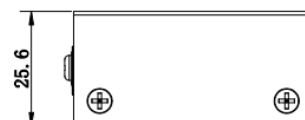

## ▪ Specification

General	
Shell	Metal material, fan-free design
Net Weight	0.2 kg (0.441 lb)
Gross Weight	0.35 kg (0.77 lb)
Dimensions (W × H × D)	142.4 mm × 25.6 mm × 53.1 mm (5.606" × 1.007" × 2.09")
Operating Temperature	0 °C to 40 °C (32 °F to 104 °F)
Storage Temperature	-40 °C to 85 °C (-40 °F to 185 °F)
Operating Humidity	5% to 95% (no condensation)
Relative Humidity	5% to 95% (no condensation)
Power Supply	5 V DC, 1 A
Max. Power Consumption	5 W
Power Consumption in Idle	< 5 W
Surge Protection	2 kV
Network Parameters	
Ports	8 × 10/100 Mbps RJ45 port
MAC Address Table	2 K
Switching Capacity	1.6 Gbps
Packet Forwarding Rate	1.19 Mpps
Internal Cache	0.768 Mbits
Approval	
EMC	FCC (47 CFR Part 15, Subpart B),CE-EMC (EN 55032: 2015+A11: 2020, EN IEC 61000-3-2: 2019, EN 61000-3-3: 2013+A1: 2019, EN 50130-4: 2011+A1: 2014, EN 55035: 2017+A11: 2020),IC (ICES-003: Issue 7:2020)
Safety	UL (UL 60950-1),CB (AMD1:2009, AMD2:2013, IEC 62368-1: 2014 (Second Edition), CE-LVD (EN 62368-1: 2014+A11: 2017)
Chemistry	CE-RoHS (2011/65/EU),WEEE (2012/19/EU),Reach (Regulation (EC) No.1907/2006)

## ▪ Typical Application

▪ **Physical Interface**

Front Panel

Rear Panel

No.	Indicator/Port
1	LINK/ACT Indicator
2	10/100 Mbps RJ45 Port
3	PWR Indicator
4	Grounding Terminal
5	Power Supply

▪ **Dimension (Unit: mm)**