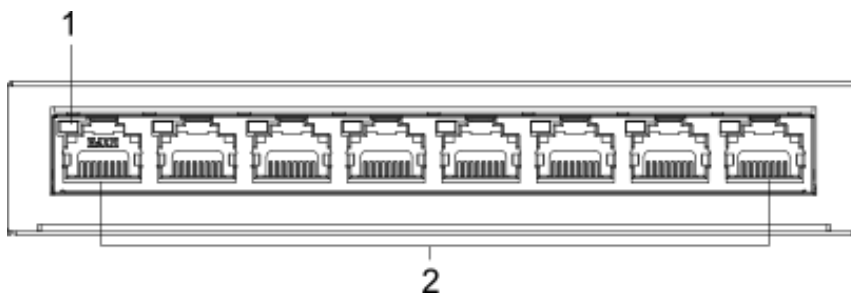

- 8 × 10/100 Mbps RJ45 Port
- Easy Plug-and-Play Installation
- Desk- and Wall-Mounting
- Rugged Metal Case, Exquisite and Beautiful Design

## ▪ Specification

General	
Shell	Metal material, fan-free design
Net Weight	0.2 kg (0.441 lb)
Gross Weight	0.35 kg (0.77 lb)
Dimensions (W × H × D)	142.4 mm × 25.6 mm × 53.1 mm (5.606" × 1.007" × 2.09")
Operating Temperature	0 °C to 40 °C (32 °F to 104 °F)
Storage Temperature	-40 °C to 85 °C (-40 °F to 185 °F)
Operating Humidity	5% to 95% (no condensation)
Relative Humidity	5% to 95% (no condensation)
Power Supply	5 V DC, 1 A
Max. Power Consumption	5 W
Power Consumption in Idle	< 5 W
Surge Protection	2 kV
Network Parameters	
Ports	8 × 10/100 Mbps RJ45 port
MAC Address Table	2 K
Switching Capacity	1.6 Gbps
Packet Forwarding Rate	1.19 Mpps
Internal Cache	0.768 Mbits
Approval	
EMC	FCC (47 CFR Part 15, Subpart B),CE-EMC (EN 55032: 2015+A11: 2020, EN IEC 61000-3-2: 2019, EN 61000-3-3: 2013+A1: 2019, EN 50130-4: 2011+A1: 2014, EN 55035: 2017+A11: 2020),IC (ICES-003: Issue 7:2020)
Safety	UL (UL 60950-1),CB (AMD1:2009, AMD2:2013, IEC 62368-1: 2014 (Second Edition), CE-LVD (EN 62368-1: 2014+A11: 2017)
Chemistry	CE-RoHS (2011/65/EU),WEEE (2012/19/EU),Reach (Regulation (EC) No.1907/2006)

## ▪ Typical Application

▪ **Physical Interface**

Front Panel

Rear Panel

No.	Indicator/Port
1	LINK/ACT Indicator
2	10/100 Mbps RJ45 Port
3	PWR Indicator
4	Grounding Terminal
5	Power Supply

▪ **Dimension (Unit: mm)**