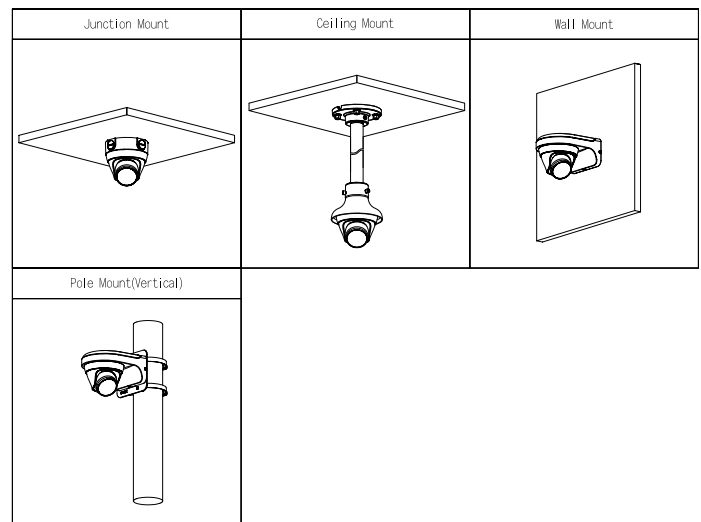

Environment

Operating Temperature	-40 °C to +55 °C (-40 °F to +131 °F)
Operating Humidity	≤95%
Storage Temperature	-40 °C to +60 °C (-40 °F to +140 °F)
Protection	IP67

Structure

Casing Material	Inner core: Metal + Plastic Cover: Plastic Decoration ring: Plastic Pedestal: Plastic
Product Dimensions	85.5 mm × Ø109 mm (3.37" × Ø4.29")
Net Weight	0.24 kg (0.53 lb)
Gross Weight	0.37 kg (0.82 lb)

Ordering Information

Type	Model	Description
4MP Camera	DH-IPC-HDW1439T1-LED-S4	4MP Entry Full-color Fixed-focal Eyeball Network Camera
Accessories (Optional)	PFA136	Junction Box
	PFB203W	Wall Mount Bracket
	PFA152-E	Pole Mount Bracket
	PFA106	Mount Adapter
	PFB220C	Ceiling Mount Bracket
	PFM321D	12 VDC 1A Power Adapter
	PFM900-E	Integrated Mount Tester

Accessories

Optional:

PFM900-E
Integrated Mount
Tester