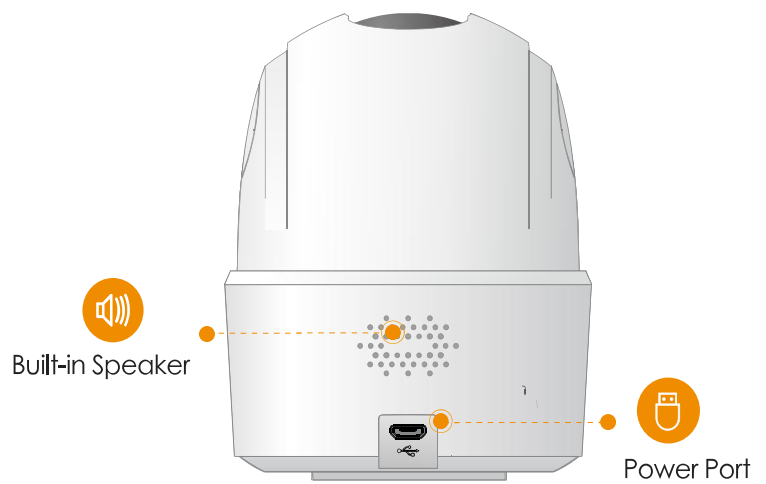

Back View

Specifications

Camera

1/2.8" 2Megapixel Progressive CMOS
2MP(1920 x 1080)
Night Vision: 10m(33ft) Distance
3.6mm Fixed Lens
Field of View : 93° (H), 48° (V), 118° (D)
355° Pan & -5~80° Tilt

Video & Audio

Video Compression : H.265/H.264
Up to 25/30fps Frame Rate
8x Digital Zoom
Two-way Audio

Notice Management

Motion Detection
Human Detection
Configurable Region
Abnormal Sound Alarm

Network

Wi-Fi:IEEE802.11b/g/n,50m Open Field
Imou App: iOS, Android
onvif

Auxiliary Interface

Micro SD Card Slot (up to 256GB)
Built-in Mic & Speaker
Reset Button

General

DC 5V1A Power Supply
Power Consumption:< 3.5W
Working Environment:-10° C~+45° C, Less Than 95%RH
Dimensions: 106.1 × 77.4× 77.4mm (4.17× 3.04 × 3.04 inch)
Weight: 219g (0.48lb)
CE, FCC

What's in the box

- 1x Camera
- 1x Quick Start Guide
- 1x Power Adapter
- 1x Power Cable
- 1x Screw Package
- 1x Mounting Plate
- 1x Installation Position Map