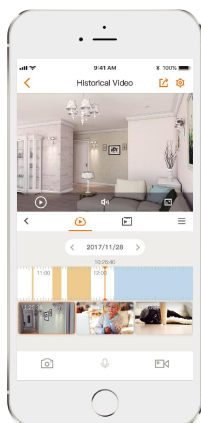

### 1080P H.265 Wi-Fi Pan & Tilt Camera

With 1080P Full HD live monitoring and 0~355° pan & -5~80° tilt features, Ranger 2C ensures every corner of your home completely covered. Human Detection quickly finds human targets in images and immediately sends a notification to you. Privacy Mode helps protect your personal privacy when you are home, and Smart Tracking function lets the camera follows moving objects when it detects motion.

- 
-  **H.265 1080P Full HD**  
See more than 720P
  -  **Smart Tracking**  
Automatically tracks moving objects
  -  **Privacy Mode**  
Hide the lens to protect your personal privacy
  -  **Human Detection**  
Quickly find human targets in you home
  -  **Abnormal Sound Alarm**  
Sends alerts to your smartphone when it detects abnormal sound
  -  **Alarm Notification**  
Sends instant alerts to your mobile phone when an event is detected
  -  **Built-in Siren**  
Scare strangers away from your home
  -  **Diversified Storage**  
Supports NVR, Cloud Storage or Micro SD card (up to 256GB)
  -  **Two-way Talk**  
Communicate with family and pets easily