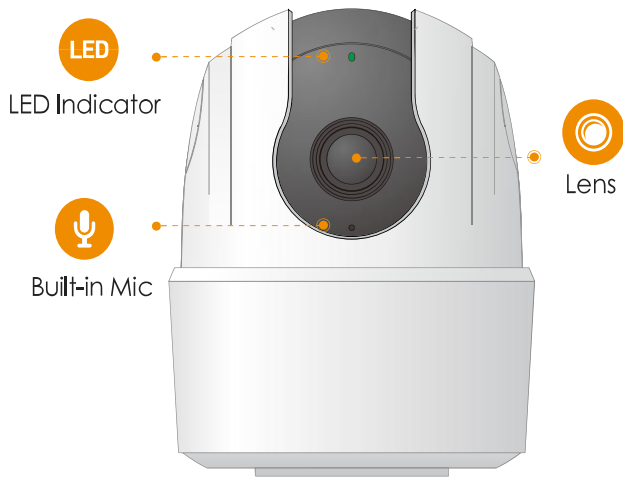

Front View

Specifications

Camera

1/2.8" 2Megapixel Progressive CMOS
2MP(1920 x 1080)
Night Vision: 10m(33ft) Distance
3.6mm Fixed Lens
Field of View : 93° (H), 48° (V), 118° (D)
355° Pan & -5~80° Tilt

Video & Audio

Video Compression : H.265/H.264
Up to 25/30fps Frame Rate
8x Digital Zoom
Two-way Audio

Notice Management

Motion Detection
Human Detection
Configurable Region
Abnormal Sound Alarm

Network

Wi-Fi:IEEE802.11b/g/n,50m Open Field
Imou App: iOS, Android
onvif

Auxiliary Interface

Micro SD Card Slot (up to 256GB)
Built-in Mic & Speaker
Reset Button

General

DC 5V1A Power Supply
Power Consumption:< 3.5W
Working Environment:-10° C~+45° C, Less Than 95%RH
Dimensions: 106.1 × 77.4× 77.4mm (4.17× 3.04 × 3.04 inch)
Weight: 219g (0.48lb)
CE, FCC

What's in the box

- 1x Camera
- 1x Quick Start Guide
- 1x Power Adapter
- 1x Power Cable
- 1x Screw Package
- 1x Mounting Plate
- 1x Installation Position Map