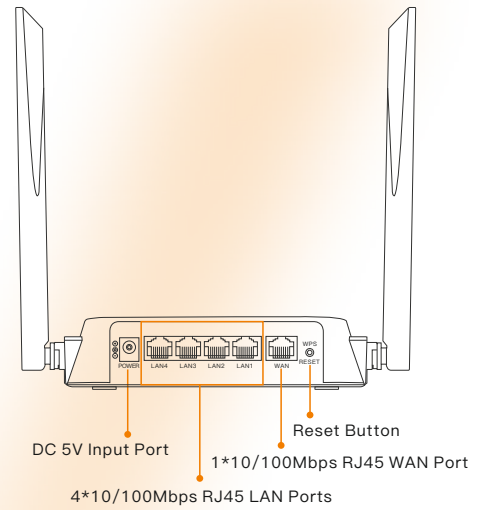

WK-R300

Dimensions (mm)

Front Panel

Rear Panel

Package Contents

Welcome to order our products. After purchasing, you will receive:

Items	Quantity
Wireless Router	1 pcs
Ethernet Cable	1 pcs
Quick Installation Guide	1 pcs
Power Adapter	1 pcs