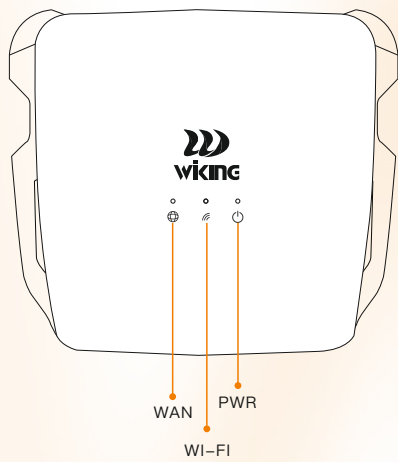

Front Panel