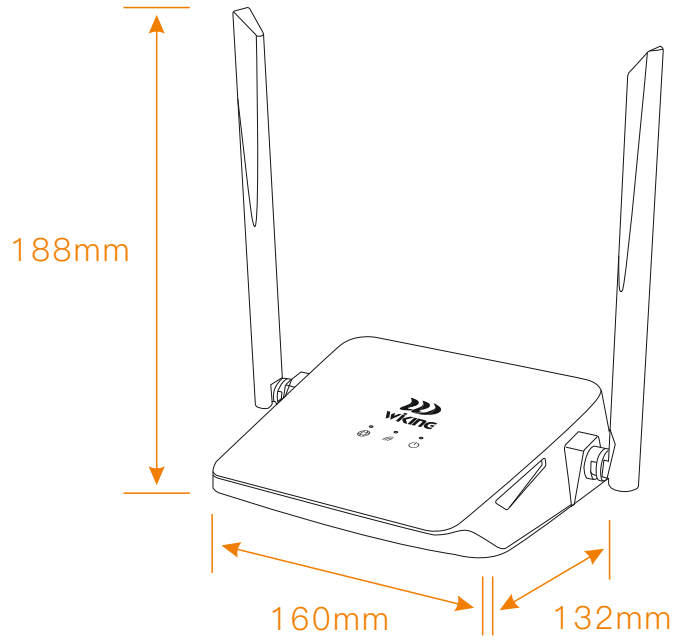

WK-R300

Dimensions (mm)